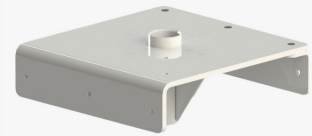

SCOUT EXCEL

REVOLUTION SERIES

ITEM # F-SCTXL

U.S. Patent No. D507,769S

ABOUT

A whisper-quiet 360 degree rotation in both directions, adjustable seat height, and an impressive 375 pound weight capacity makes the Scout Excel the perfect solution for almost any pool. One of our top selling lifts, this improved versatile design allows you to set the lift further back from the pool, while simultaneously clearing spa walls and pool curbs up to 26 inches high.

The base of the lift fits into a standard 1.9 x 6 inches stanchion anchor, and adapters can be purchased for the lift to fit many other anchors that might already be in your pool deck. Why limit yourself? With a variety of custom colors and add-ons, you can truly make this lift your own.

Standard Anchor

Semi-Recessed Anchor

Paver Anchor

Wood Deck Anchor

For access to CADs, Revit drawings and more visit our Partner Login page on our website and become an Aqua Creek partner.

OPTIONS / ACCESSORIES