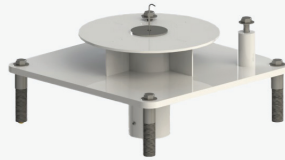

Semi-Recessed Anchor